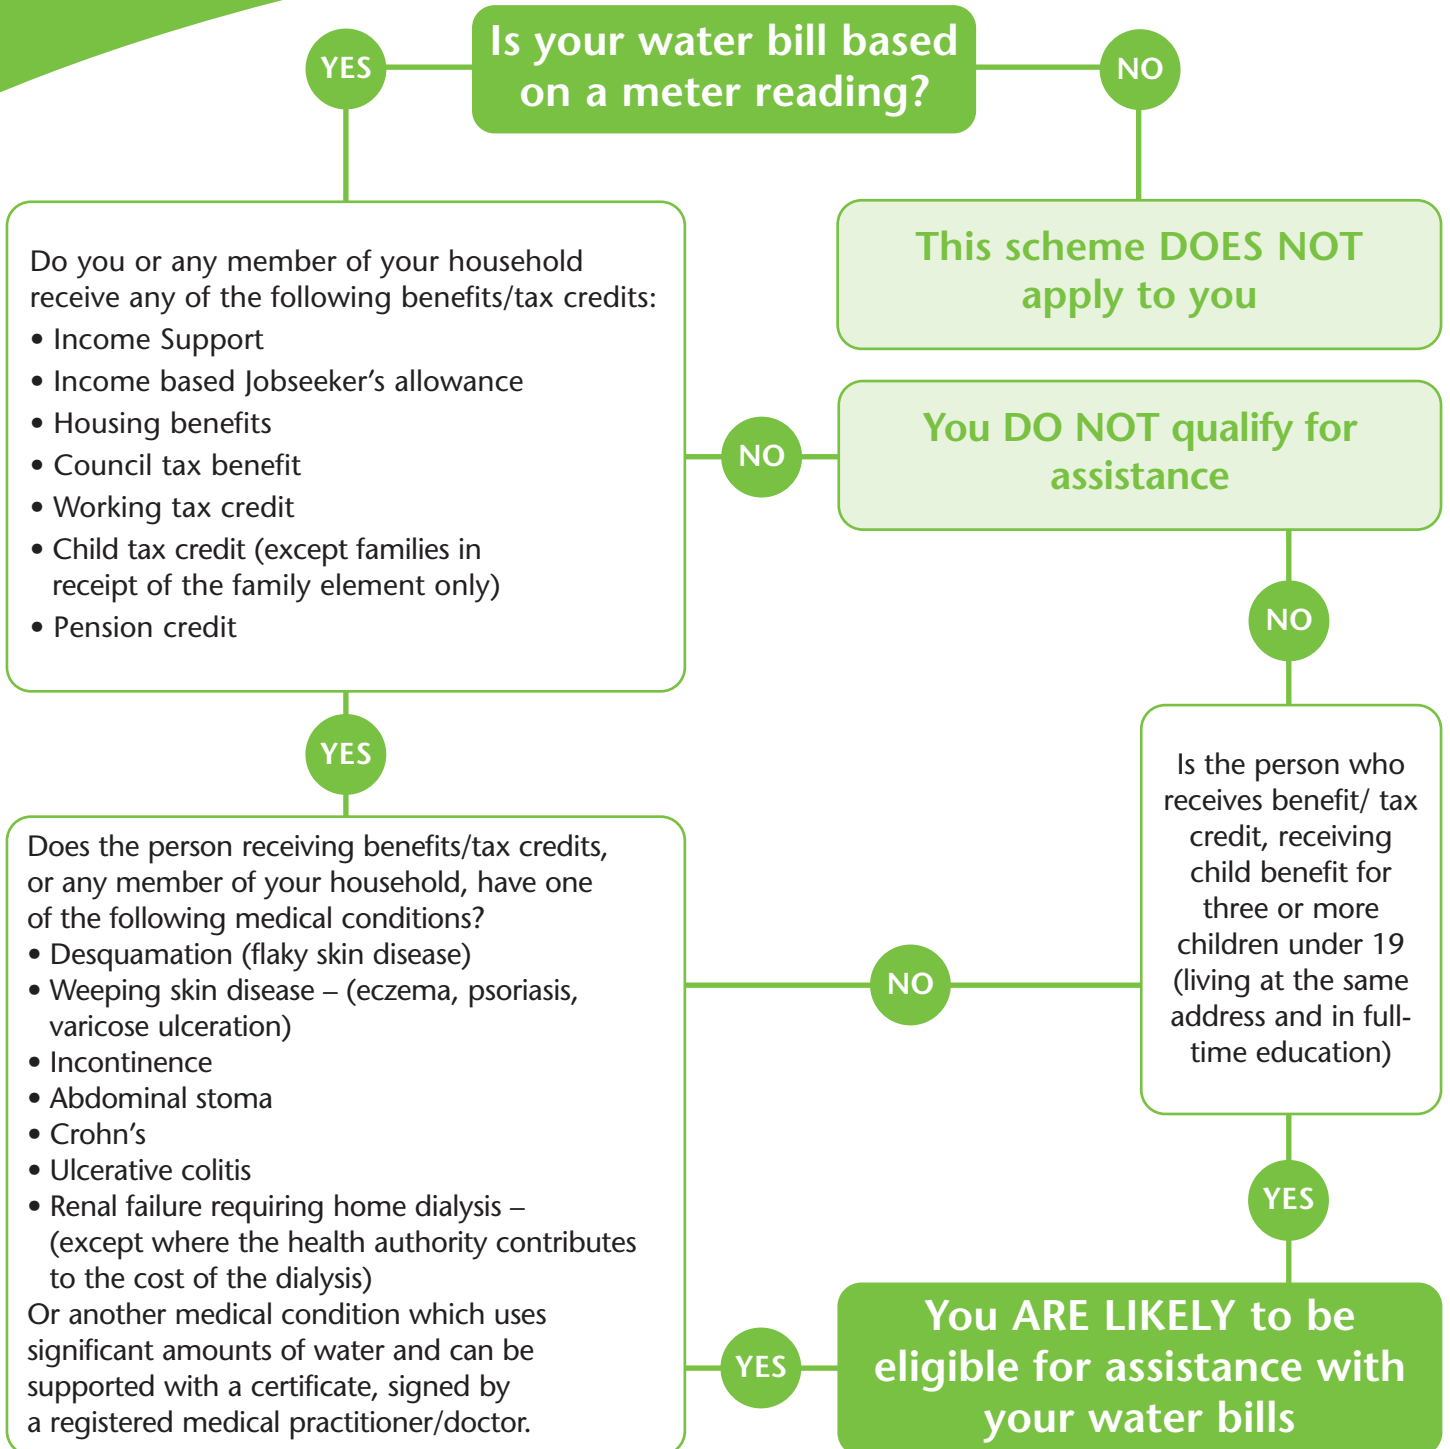

## Am I eligible for assistance with my metered water bill?

This flow chart should help you to decide if you are eligible for the scheme

### Please note. You do not qualify for the scheme if:

- You water your garden with a non-handheld appliance such as a sprinkler or domestic irrigation system
- You have a swimming pool with a capacity of over 10,000 litres